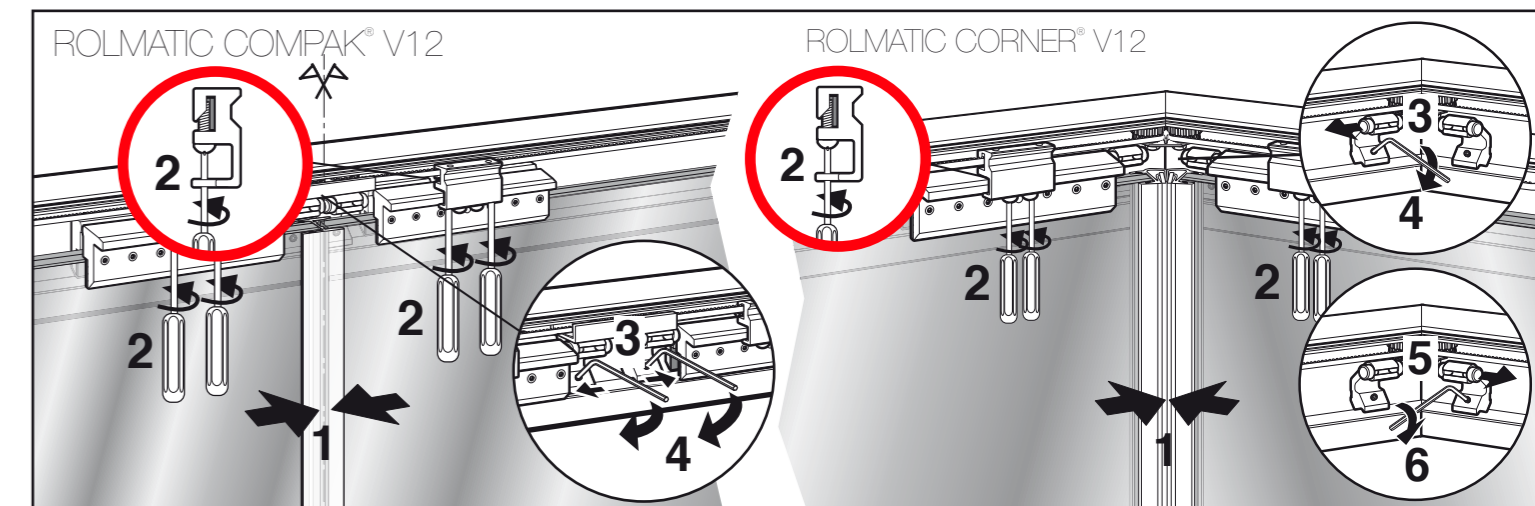

C ROLMATIC COMPAK® V12 - ROLMATIC CORNER® V12