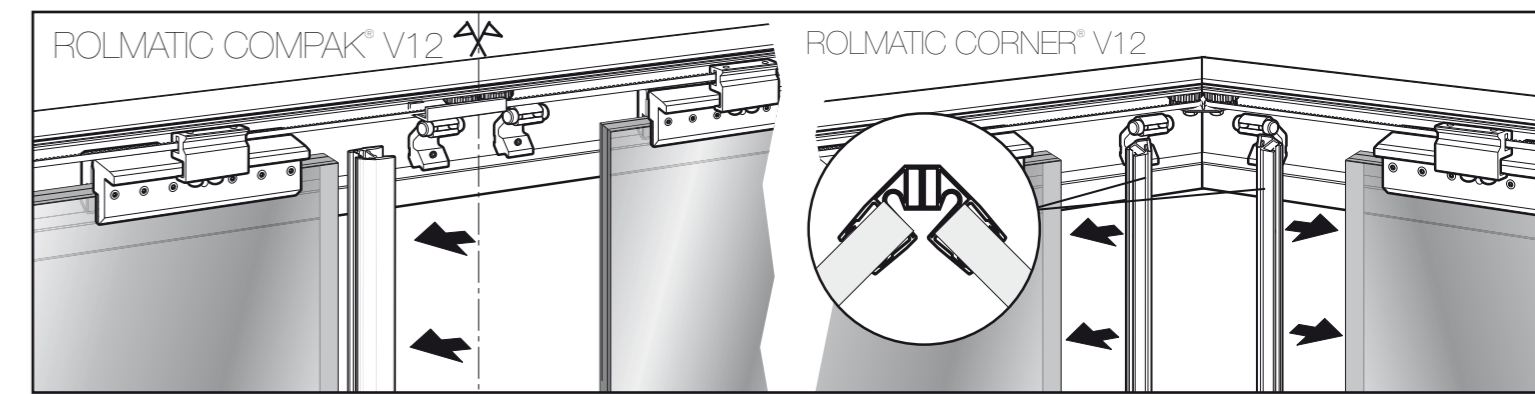

C ROLMATIC COMPAK® V12 - ROLMATIC CORNER® V12