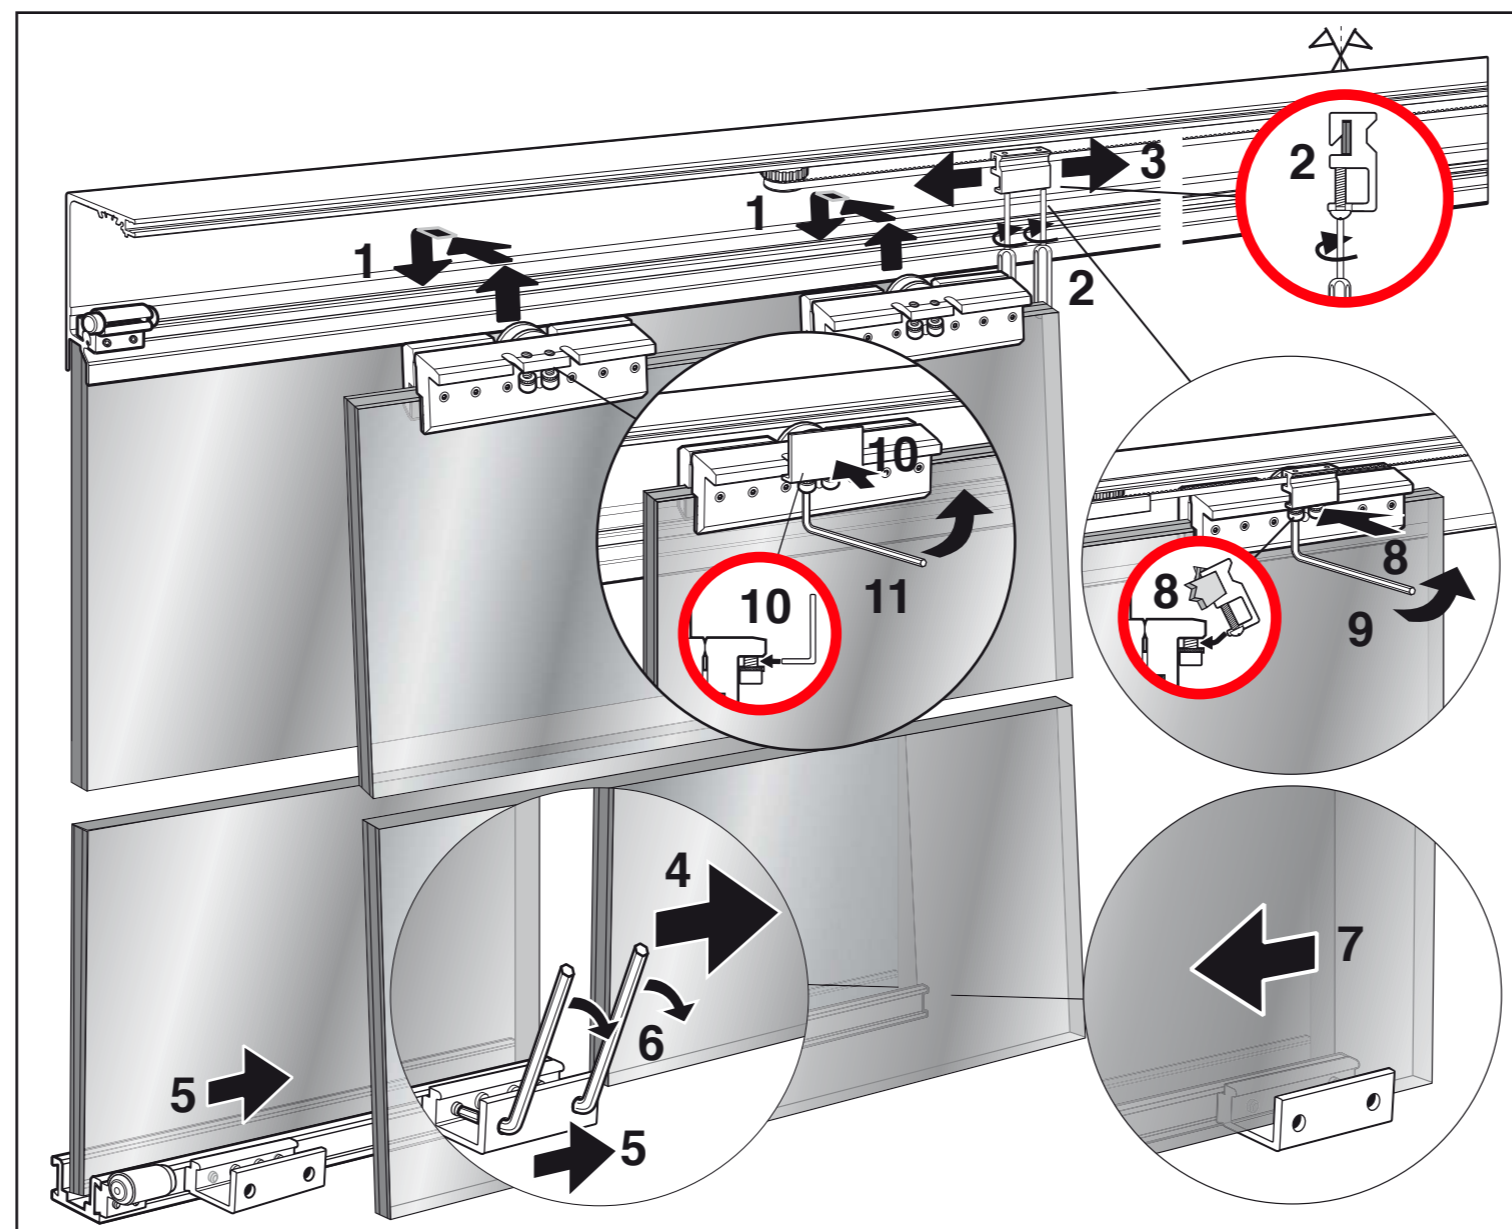

B ROLMATIC COMPAK® V12 - ROLMATIC CORNER® V12

GAMA	L (máx.)	A
G1	3.000 mm 9' 10 1/8"	650-750 mm 2' 19/16" - 2' 5 1/2"
G2	4.000 mm 13' 1 1/2"	750-1.000 mm 2' 5 1/2" - 3' 3 3/8"
G3	5.000 mm 16' 4 7/8"	1.000-1.250 mm 3' 3 3/8" - 4' 13/16"

ROLMATIC CORNER® V12

ROLMATIC COMPAK® V12

C ROLMATIC COMPAK® V12 - ROLMATIC CORNER® V12

D ROLMATIC COMPAK® V12 - ROLMATIC CORNER® V12