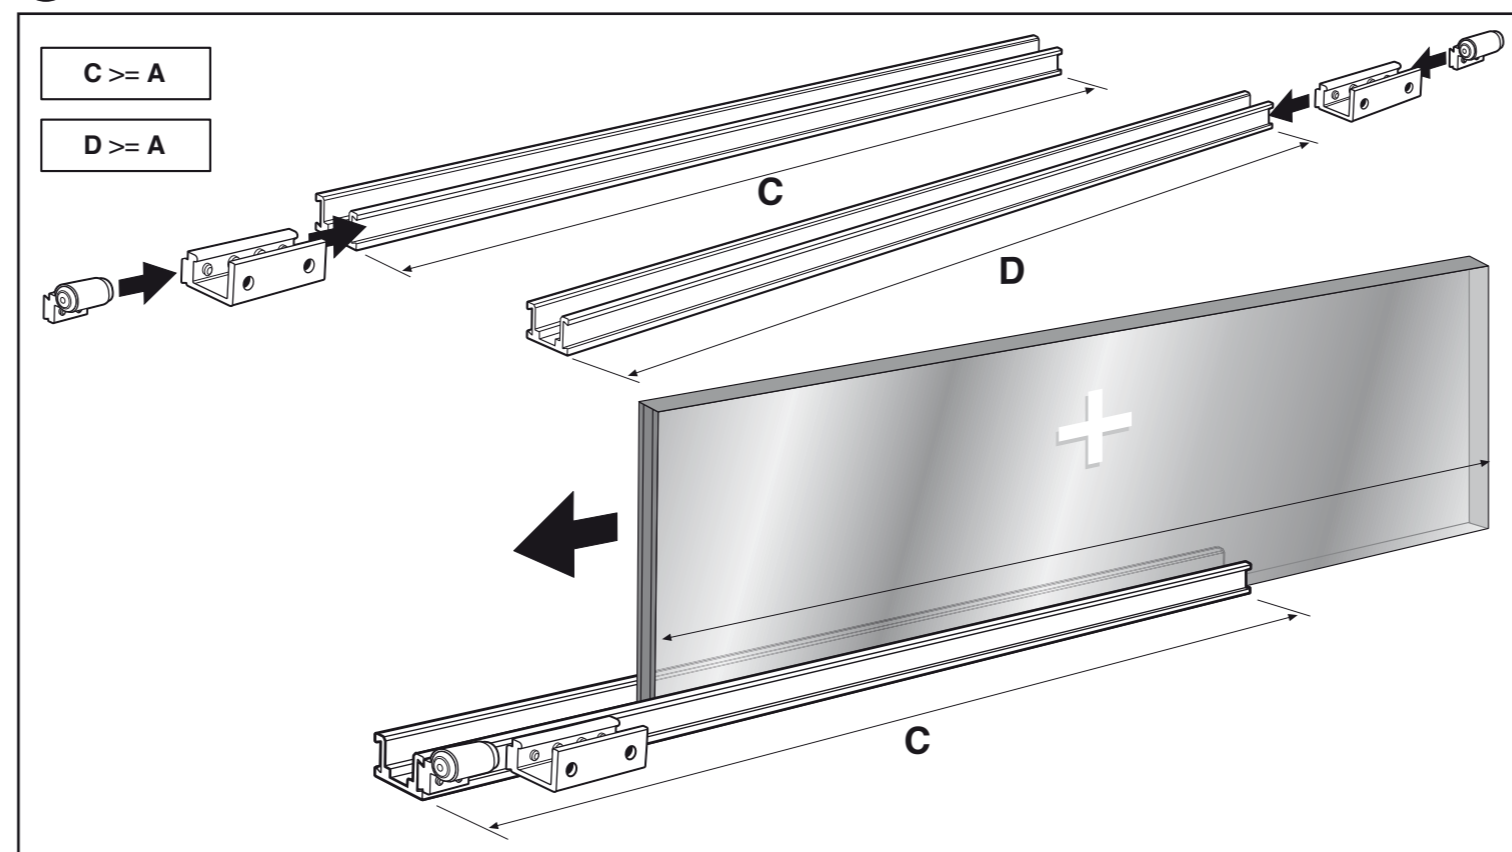

C ROLMATIC COMPAK® V12 - ROLMATIC CORNER® V12