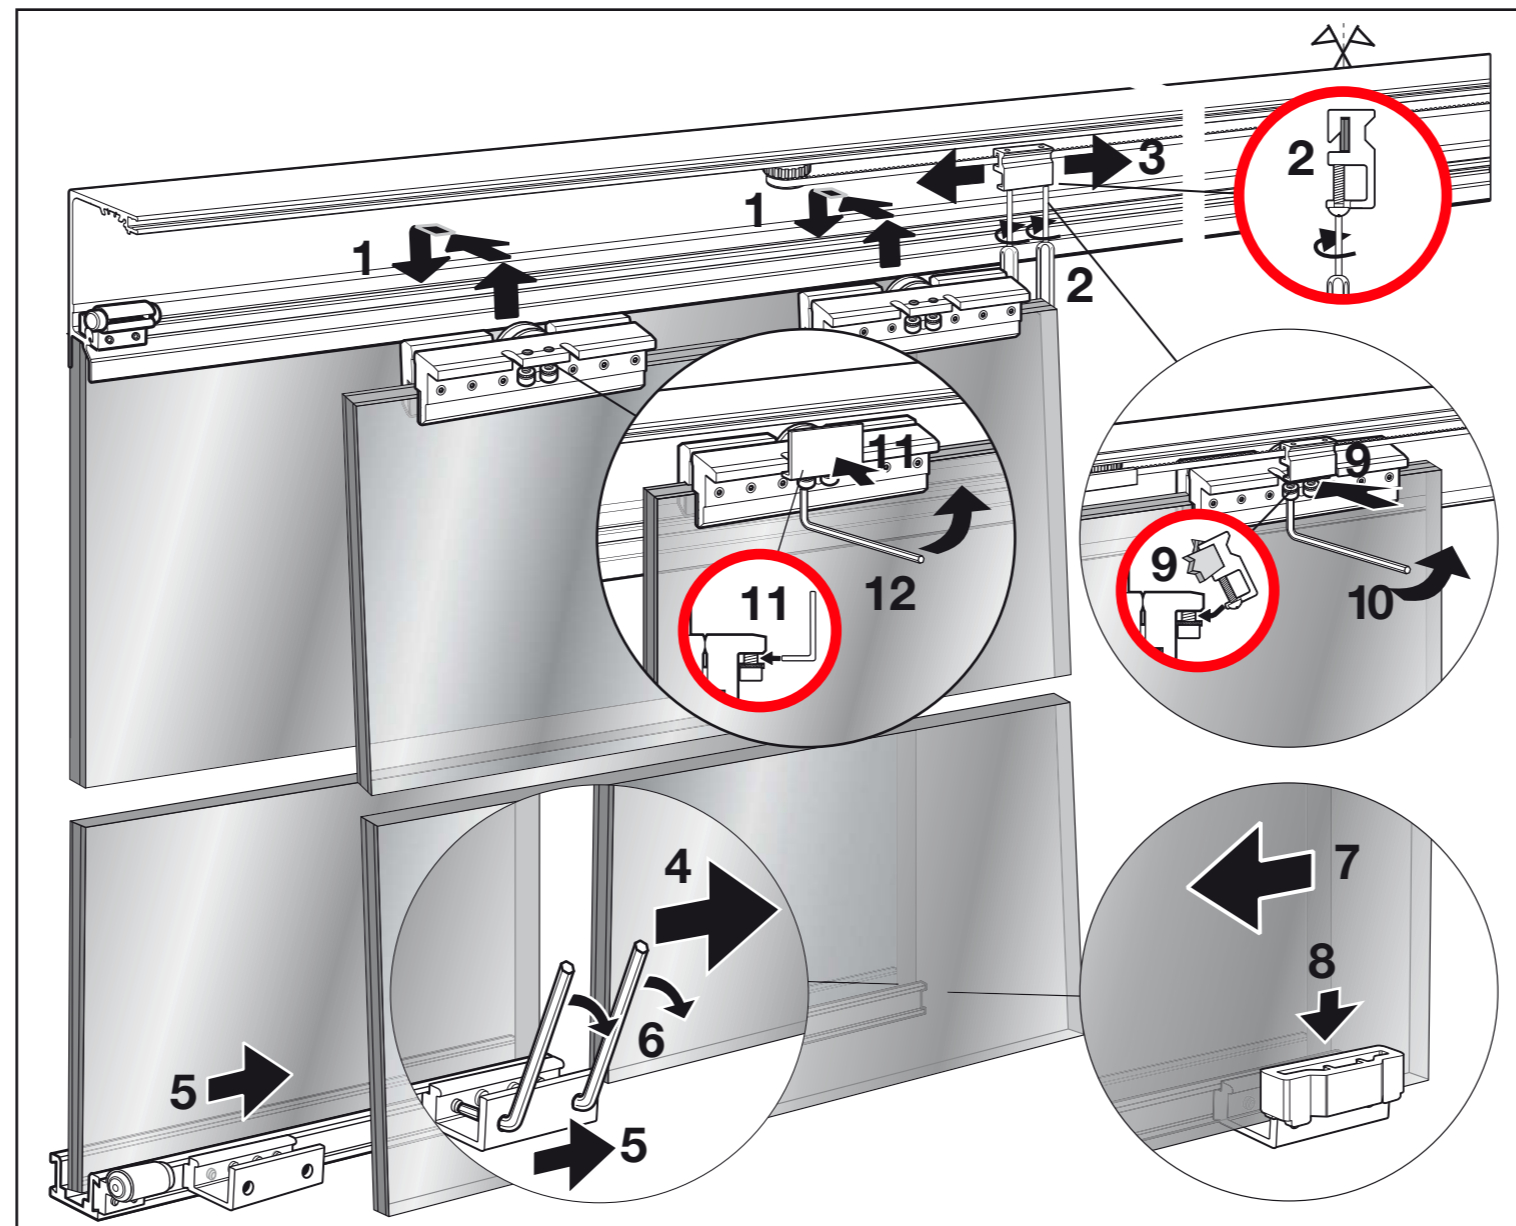

B ROLMATIC COMPAK® V10 - ROLMATIC CORNER® V10

GAMA	L (máx.)	A
G1	3.000 mm 9' 10 1/8"	650-750 mm 2' 1 9/16" - 2' 5 1/2"
G2	4.000 mm 13' 1 1/2"	750-1.000 mm 2' 5 1/2" - 3' 3 3/8"
G3	5.000 mm 16' 4 7/8"	1.000-1.250 mm 3' 3 3/8" - 4' 1 13/16"

ROLMATIC CORNER® V10

ROLMATIC COMPAK® V10

C ROLMATIC COMPAK® V10 - ROLMATIC CORNER® V10

D ROLMATIC COMPAK® V10 - ROLMATIC CORNER® V10