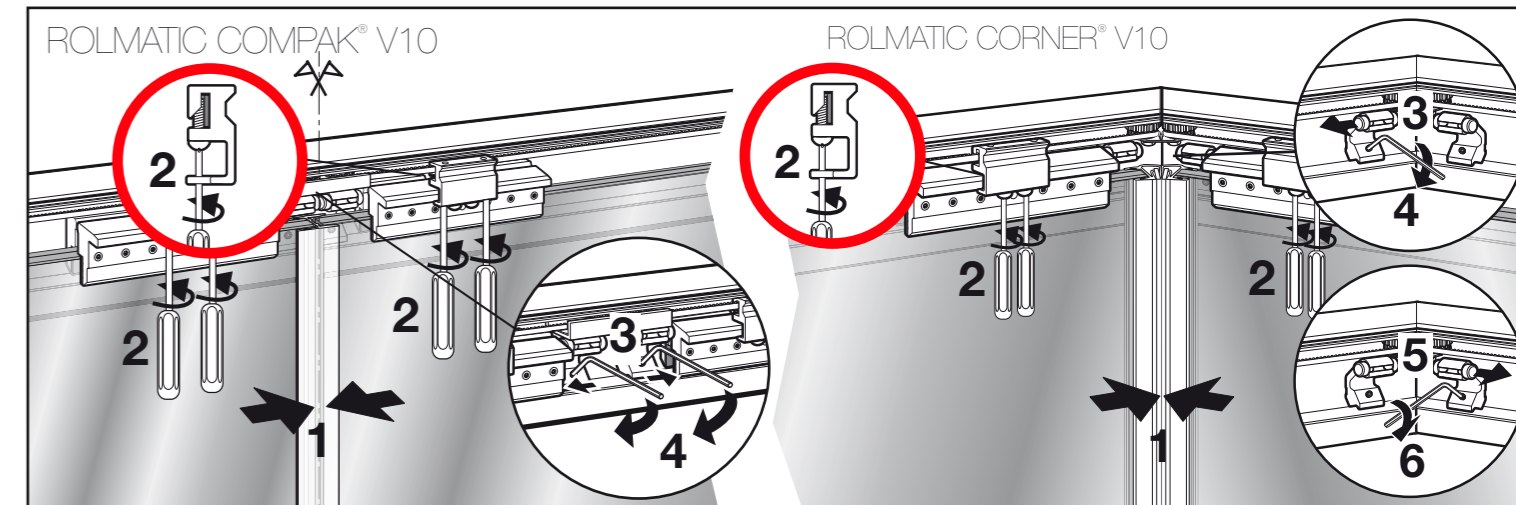

C ROLMATIC COMPAK® V10 - ROLMATIC CORNER® V10