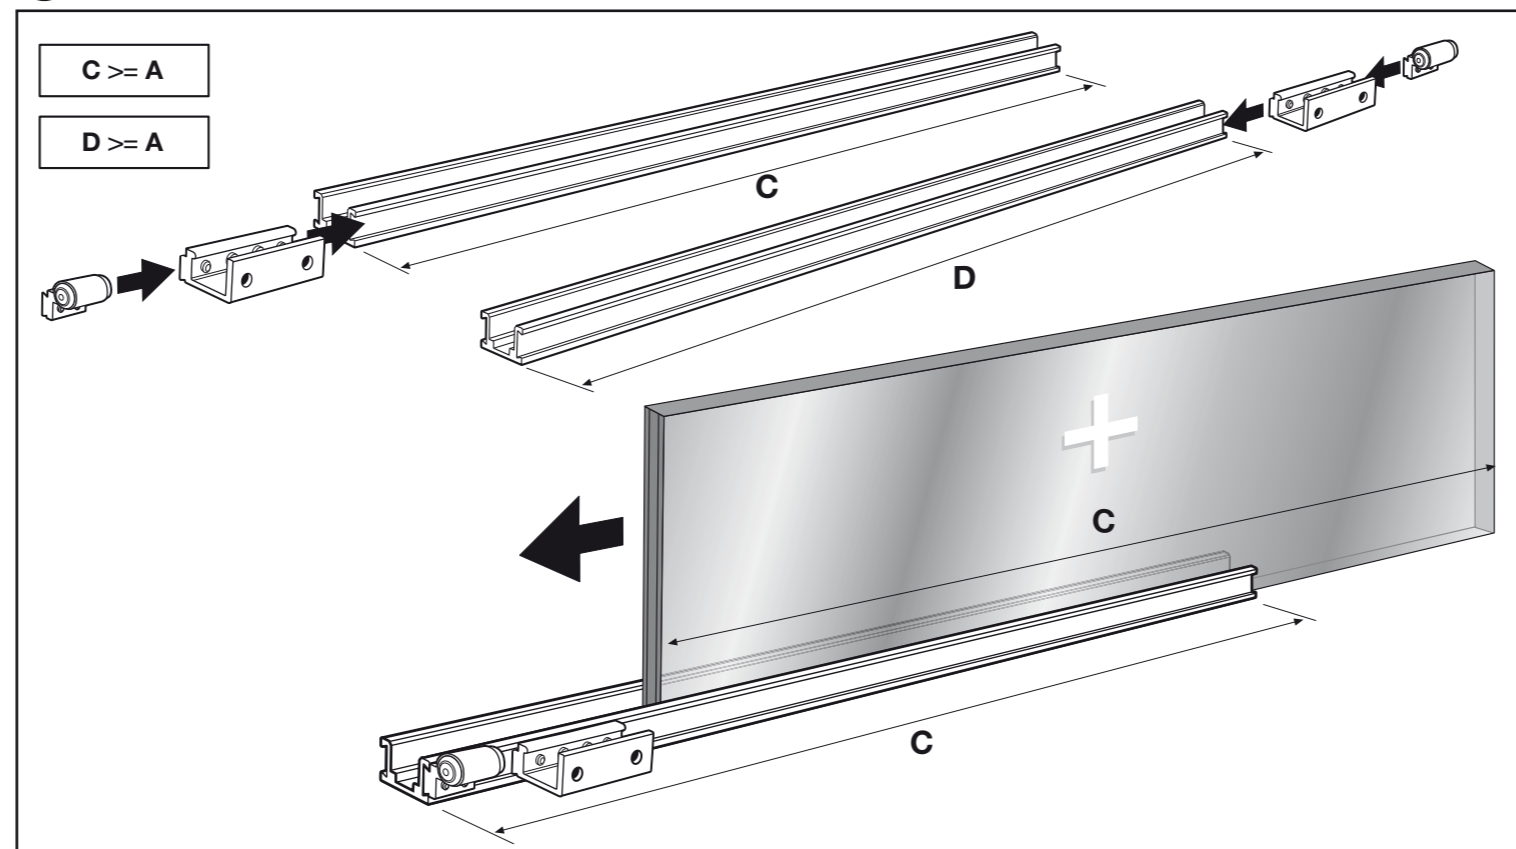

C ROLMATIC COMPAK® V10 - ROLMATIC CORNER® V10