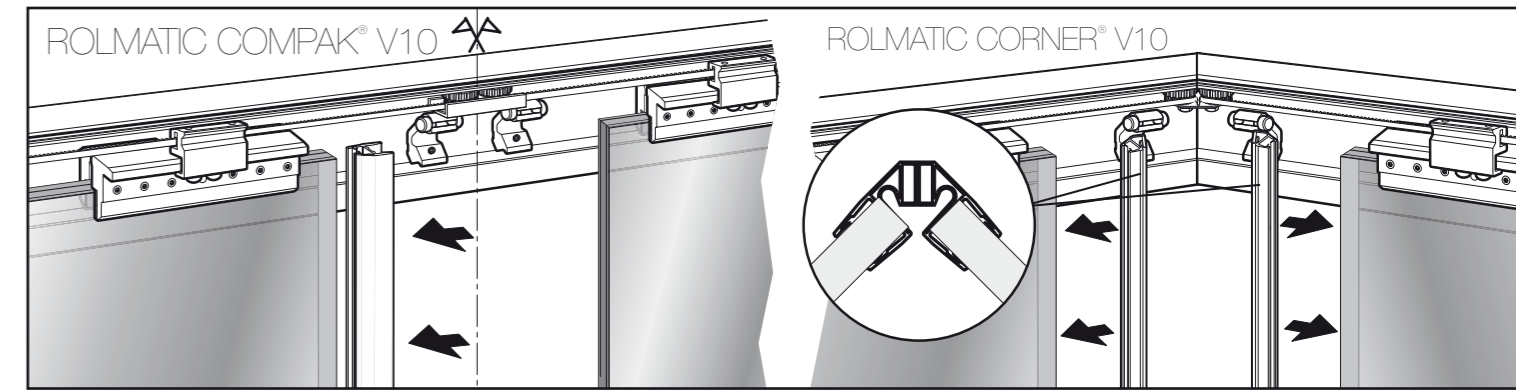

C ROLMATIC COMPAK® V10 - ROLMATIC CORNER® V10